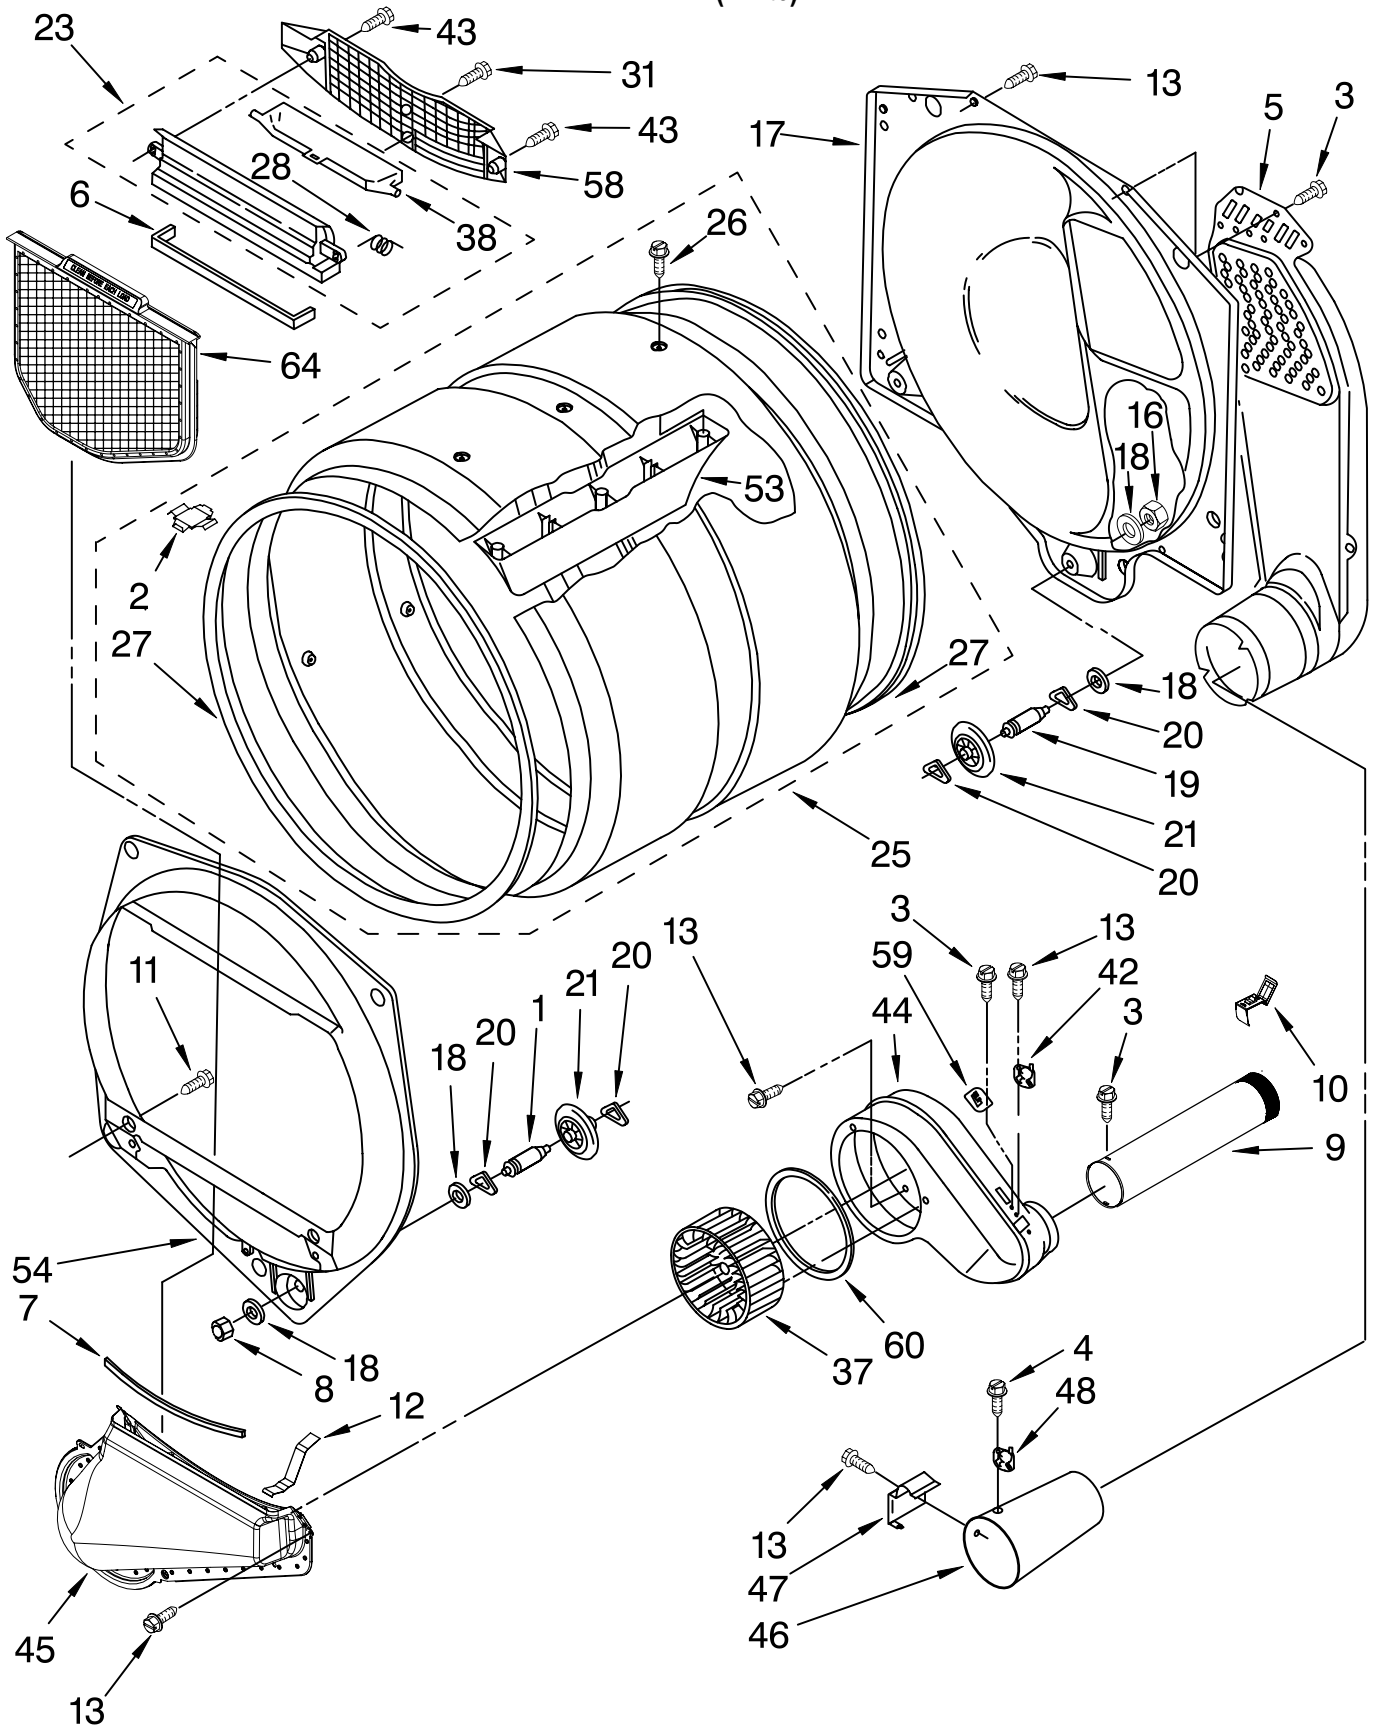

UPPER AND LOWER BULKHEAD PARTS

For Model: CSP2761TQ0
(White)

FOR ORDERING INFORMATION REFER TO PARTS PRICE LIST

UPPER AND LOWER BULKHEAD PARTS

For Model: CSP2761TQ0
(White)

Illus. No.	Part No.	DESCRIPTION	Illus. No.	Part No.	DESCRIPTION	Illus. No.	Part No.	DESCRIPTION
1	8575324	Shaft, R.H. Thread	16	W10001120	Nut, 3/8-16 (L.H.)	42	3387138	Thermostat, Internal-Bias
2	8066086	Drum Hole Plug	17	3387809	Bulkhead, Rear	43	3387230	Screw, 10-16 x 13/16
3	8533971	Screw, 8-18 x 5/16	18	3387459	Washer, Support	44	8544362	Housing, Blower
4	90767	Screw, 8-18 x 3/8	19	8575325	Shaft, L.H. Thread	45	8066168	Lint Duct Assembly
5	3394346	Air Duct Assembly	20	690997	Ring, Tri	46	8066047	Funnel, Burner
6	697813	Seal, Outlet Housing	21	8536973	Roller, Support	47	338906	Sensor, Radiant
7	697814	Seal, Drum Front	23	3394985	Housing, Outlet	48	3391912	Thermostat 255° (124°C)
8	3934666	Nut, 3/8 x 16 (R.H.)	25	8318215	Drum Complete	53	697693	Baffle, Drum (3)
9	8066224	Exhaust Pipe	26	W10109200	Screw, 11-16 x 3/4	54	697557	Bulkhead, Front
10	8572105	Clip, Exhaust	27	697694	Seal, Drum	58	8299979	Grill, Outlet
11	3357011	Screw, 10-16 x 1/2	28	3394986	Spring, Lint Screen	59	3392519	Thermal Fuse
12	8066208	Clip-Spring	31	487909	Screw, 8-15 x 1/2	60	697770	Seal, Cover Plate
13	3390647	Screw, 8-18 x 1/2	37	697772	Wheel, Blower	64	8066170	Screen, Lint
			38	3394984	Door, Lint Screen			

FOR ORDERING INFORMATION REFER TO PARTS PRICE LIST